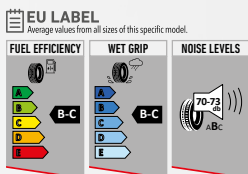

CONFIDENT TRACTION AND BRAKE PERFORMANCE ON SEVERE WINTER CONDITIONS

TYRE SIZE	LOAD/SPEED INDEX	TYRE SIZE	LOAD/SPEED INDEX
215/80 R15	102S	235/55 R18 RF	104H ^{RP}
205/80 R16 RF	104T	255/55 R18 RF	109V ^{RP}
235/75 R15 RF	109T	255/55 R18 RF-RFT	109H ^{RP}
205/70 R15	96T	205/55 R19 RF	97H ^{RP}
215/70 R15	98H	225/55 R19	99H ^{RP}
215/70 R16 RF	104H	235/55 R19 RF	105V ^{RP}
225/70 R16 RF	107H	245/55 R19	103H ^{RP}
235/70 R16	106T	255/55 R19 RF	111V ^{RP}
245/70 R16 RF	111T	275/55 R19	111H ^{RP} ..
255/70 R16	111T	235/50 R18 RF	101V ^{RP}
265/70 R16	112T	235/50 R19 RF	103V ^{RP}
215/65 R17	99H	255/50 R19 RF	107V ^{RP}
225/65 R17 RF	106H	255/50 R19 RF-RFT	107V ^{RP}
235/65 R17 RF	108V	245/50 R20	102V ^{RP}
245/65 R17 RF	111H	265/50 R20 RF	111H ^{RP}
255/65 R17 RF	114H	225/45 R19 RF	96V ^{RP}
265/65 R17 RF	116H	285/45 R19 RF	111H ^{RP} ..
215/60 R17 RF	100H	275/45 R20 RF	110V ^{RP} ..
225/60 R17 RF	103V	275/40 R20 RF	106V ^{RP} ..
235/60 R17 RF	106H	275/40 R20 RF-RFT	106V ^{RP} ..
255/60 R17 RF	110V	315/35 R20 RF	110V ^{RP} ..
225/60 R18 RF	104V	315/35 R20 RF-RFT	110V ^{RP} ..
235/60 R18 RF	107H		
245/60 R18 RF	105H		
255/60 R18 RF	112H		
265/60 R18 RF	114H ^{RP}		
235/55 R17 RF	103V ^{RP}		
215/55 R18	95H ^{RP}		
225/55 R18 RF	102H ^{RP}		

RF : REINFORCED
RFT : RUN FLAT
^{RP} : RIM PROTECTOR
.. : Sizes with two rib design