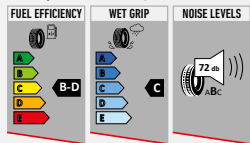

SUVMASTER A/S

All Weather Tire

All weather tire for a wide range of weather and road conditions. The V-shaped channels offer effective discharge of water, mud and snow. Delivers excellent driving and cornering capabilities and assures safety on both ice and snow thanks to its unique pattern design and special compound. 3PMSF and M+S markings on the tire prove better grip and braking on snowy roads.

ULTIMATE PERFORMANCE ON ALL WEATHER CONDITIONS

EU LABEL

TYRE SIZE	LOAD/SPEED INDEX
215/65 R17 RF	103V
235/65 R17 RF	108W
215/60 R17 RF	100V
225/60 R18 RF	104W
235/60 R18 RF	107W
215/55 R18 RF	99V
225/55 R18 RF	102V
235/55 R18 RF	104V
255/55 R18 RF	109W
235/55 R19 RF	105W
215/50 R18	92W
235/50 R18 RF	101W
235/45 R19 RF	99W
245/45 R19 RF	102W

RF: REINFORCED
: RIM PROTECTOR