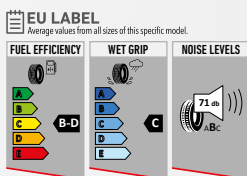

HIGH PERFORMANCE ON SNOW