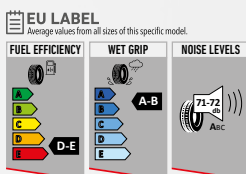

EXCEPTIONAL TRACTION AND BRAKE PERFORMANCE IN HARSH WINTER CONDITIONS