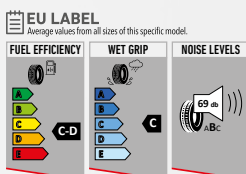

DESIGNED FOR OPTIMAL DRIVING PERFORMANCE