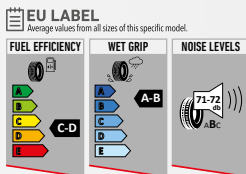

OUTSTANDING GRIP PERFORMANCE IN WET AND DRY CONDITIONS