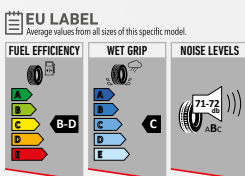

ULTIMATE PERFORMANCE ON ALL WEATHER CONDITIONS

TYRE SIZE	LOAD/SPEED INDEX	TYRE SIZE	LOAD/SPEED INDEX
155/70 R13	75T	225/55 R17 RF	101W (RP)
165/70 R13	79T	235/55 ZR17 RF	103W (RP)
175/70 R13	82T	195/55 R20 RF	95H
175/70 R14	84T (RP)	195/50 R15	82V (RP)
175/65 R14	82T	195/50 R16 RF	88V (RP)
185/65 R14	86T	205/50 R17 RF	93W (RP)
175/65 R15	84H	215/50 R17 RF	95W (RP)
185/65 R15	88T	225/50 R17 RF	98V (RP)
185/65 R15	88H	195/45 R16 RF	84V (RP)
185/65 R15	92H	215/45 R16 RF	90V (RP)
195/65 R15	91H	205/45 R17 RF	88W (RP)
195/65 R15 RF	95H	215/45 ZR17 RF	91W (RP)
205/65 R15	94H	225/45 R17 RF	94W (RP)
215/65 R16 RF	102V	235/45 R17 RF	97W (RP)
185/60 R14	82H	245/45 R17 RF	99Y (RP)
185/60 R15 RF	88H	225/45 R18 RF	95W (RP)
185/65 R15	92H	225/45 ZR18 RF	95Y (RP)
195/60 R15	88H	235/45 R18 RF	98W (RP)
205/60 R16	96V	245/45 R18 RF	100W (RP)
215/60 R16 RF	99V	225/45 R19 RF	96W (RP)
185/55 R14	80H	245/40 ZR17 RF	95Y (RP)
185/55 R15 RF	86H	225/40 R18 RF	92W (RP)
195/55 R15	85H	235/40 ZR18 RF	95Y (RP)
195/55 R16	87H	245/40 R18 RF	97Y
205/55 R16	91H	235/40 ZR19 RF	96Y (RP)
205/55 R16	91V	235/35 ZR19 RF	91Y (RP)
205/55 R16 RF	94V	245/35 R19 RF	93Y (RP)
215/55 R16 RF	97V (RP)	255/35 R19 RF	96Y (RP)
225/55 R16 RF	99W (RP)		
205/55 R17 RF	95W (RP)	UNDER DEVELOPMENT	
215/55 R17 RF	98W (RP)	185/65 R15 RF	92H

RF : REINFORCED
(RP) : RIM PROTECTOR