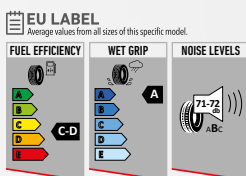

EXCELLENT GRIP CAPABILITY WITH LONG LASTING PERFORMANCE