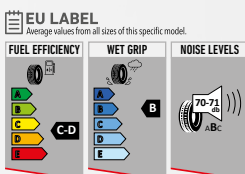

# PT515 IMPERIUM

Designed and produced with latest technology. It offers good mileage and excellent braking performance in both wet and dry conditions.

DESIGNED FOR EXCEPTIONAL GRIP IN WET AND DRY CONDITIONS