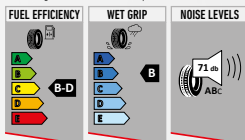

PT431 EXPLERO H/T

Summer tire developed for luxury SUVs. It combines quality and high performance with its specially developed tread design and compound. Block array maximizes grip performance in every driving condition. Offers short braking distance on wet roads.

DESIGNED FOR ULTIMATE DRIVING COMFORT

EU LABEL

TYRE SIZE	LOAD/SPEED INDEX
225/65 R17	102H (RP)
235/65 R17 RF	108V
215/60 R17	96V (RP)
235/60 R17	102V (RP)
255/60 R17	106V (RP) ..
225/60 R18	100H (RP)
235/60 R18 RF	107V (RP)
245/60 R18	105H (RP)
255/60 R18 RF	112V (RP) ..
265/60 R18	110H (RP) ..
265/60 R18	110V (RP) ..
225/55 R17	97V (RP)
235/55 R17 RF	103V (RP)
215/55 R18	95H (RP)
225/55 R18	98V (RP)
235/55 R18	100V (RP)
255/55 R18 RF	109V (RP) ..
225/55 R19	99H (RP)
235/55 R19 RF	105V (RP)
245/55 R19	103H (RP)
255/55 R19 RF	111V (RP) ..
275/55 R19	111V (RP) ..
255/55 R20 RF	110Y (RP) ..

TYRE SIZE	LOAD/SPEED INDEX
235/50 R18 RF	101V (RP)
235/50 R19 RF	103W (RP)
255/50 R19 RF	107V (RP) ..
255/50 R19 RF-RFT	107W (RP) ..
265/50 R19 RF	110W (RP) ..
255/50 R20 RF	109Y (RP) ..
275/45 R19 RF	108W (RP) ..
285/45 R19	107V (RP) ..
255/45 R20 RF	105Y (RP) ..
275/45 R20 RF	110W (RP) ..
285/45 R20 RF	112Y (RP) ..
275/45 R21 RF	110Y (RP) ..
275/40 R20	102W (RP) ..
275/40 R20 RF-RFT	106Y (RP) ..
275/40 R22 RF	108Y (RP) ..
315/35 R20	110W (RP) ..
315/35 R20 RF-RFT	110W (RP) ..
265/35 R21 RF	101Y (RP) ..
295/35 R21 RF	107Y (RP) ..

RF : REINFORCED
RFT: RUN FLAT
.. : Sizes with two rib design
(RP) : RIM PROTECTOR