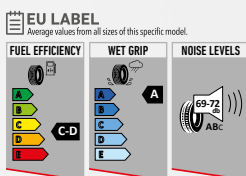

LONG LASTING PERFORMANCE, WITH ULTIMATE WET GRIP AND HANDLING CAPABILITY