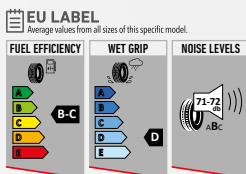

OUTSTANDING DRIVING PERFORMANCE IN ALL WEATHER CONDITIONS

TYRE SIZE	LOAD/SPEED INDEX	TYRE SIZE	LOAD/SPEED INDEX
235/75 R15	105H	235/65 R17 RF	108H
205/70 R15	96H	245/65 R17 RF	111H
215/70 R15	98H	255/65 R17	110H
215/70 R16	100H	265/65 R17	112H
225/70 R16 RF	107T	215/60 R16	95H
235/70 R16	106H	235/60 R16	100H
245/70 R16	107H	225/60 R17 RF	103H
255/70 R16	111T	255/60 R18 RF	112V
265/70 R16	112T		
215/65 R16	98H	UNDER DEVELOPMENT	
215/65 R16 RF	102H	265/70 R18	
255/65 R16	109H	285/60 R18	
215/65 R17	99H	275/60 R20	
225/65 R17	102H	285/50 R20	

RF: REINFORCED