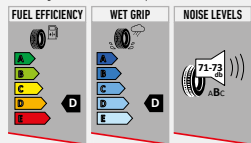

EU LABEL

TYRE SIZE	LOAD/SPEED INDEX
205/80 R16 RF	104T (RP)
215/80 R15	102S (RP)
235/75 R15	105T (RP)
255/70 R15	108T (RP)
265/70 R15 RF	116T (RP)
235/70 R16	106T (RP)

TYRE SIZE	LOAD/SPEED INDEX
245/70 R16 RF	111T (RP)
215/65 R16	98T (RP)
265/65 R17 RF	116S (RP)
255/60 R18 RF	112H (RP)
265/60 R18 RF	114T (RP)

RF : REINFORCED
(RP) : RIM PROTECTOR