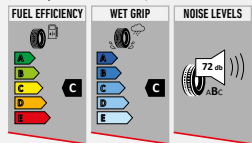

EU LABEL

TYRE SIZE	LOAD/SPEED INDEX
245/70 R16 RF	111T
215/65 R16 RF	102T
215/60 R17 RF	100T

RF : REINFORCED